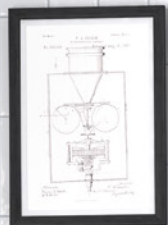

hot first coffee

hot first coffee

hot first coffee

Cottage White 7,5 x 15 cm / 3" x 6"

Cottage Jade 7,5 x 30 cm / 3" x 12"
Cottage London Jade 5 x 30 cm / 2" x 12"

Cottage Dark Grey 7,5 x 15 cm / 3" x 6"
Cottage Light Grey 7,5 x 30 cm / 3" x 12" London Light Grey 5 x 15 cm / 2" x 6"